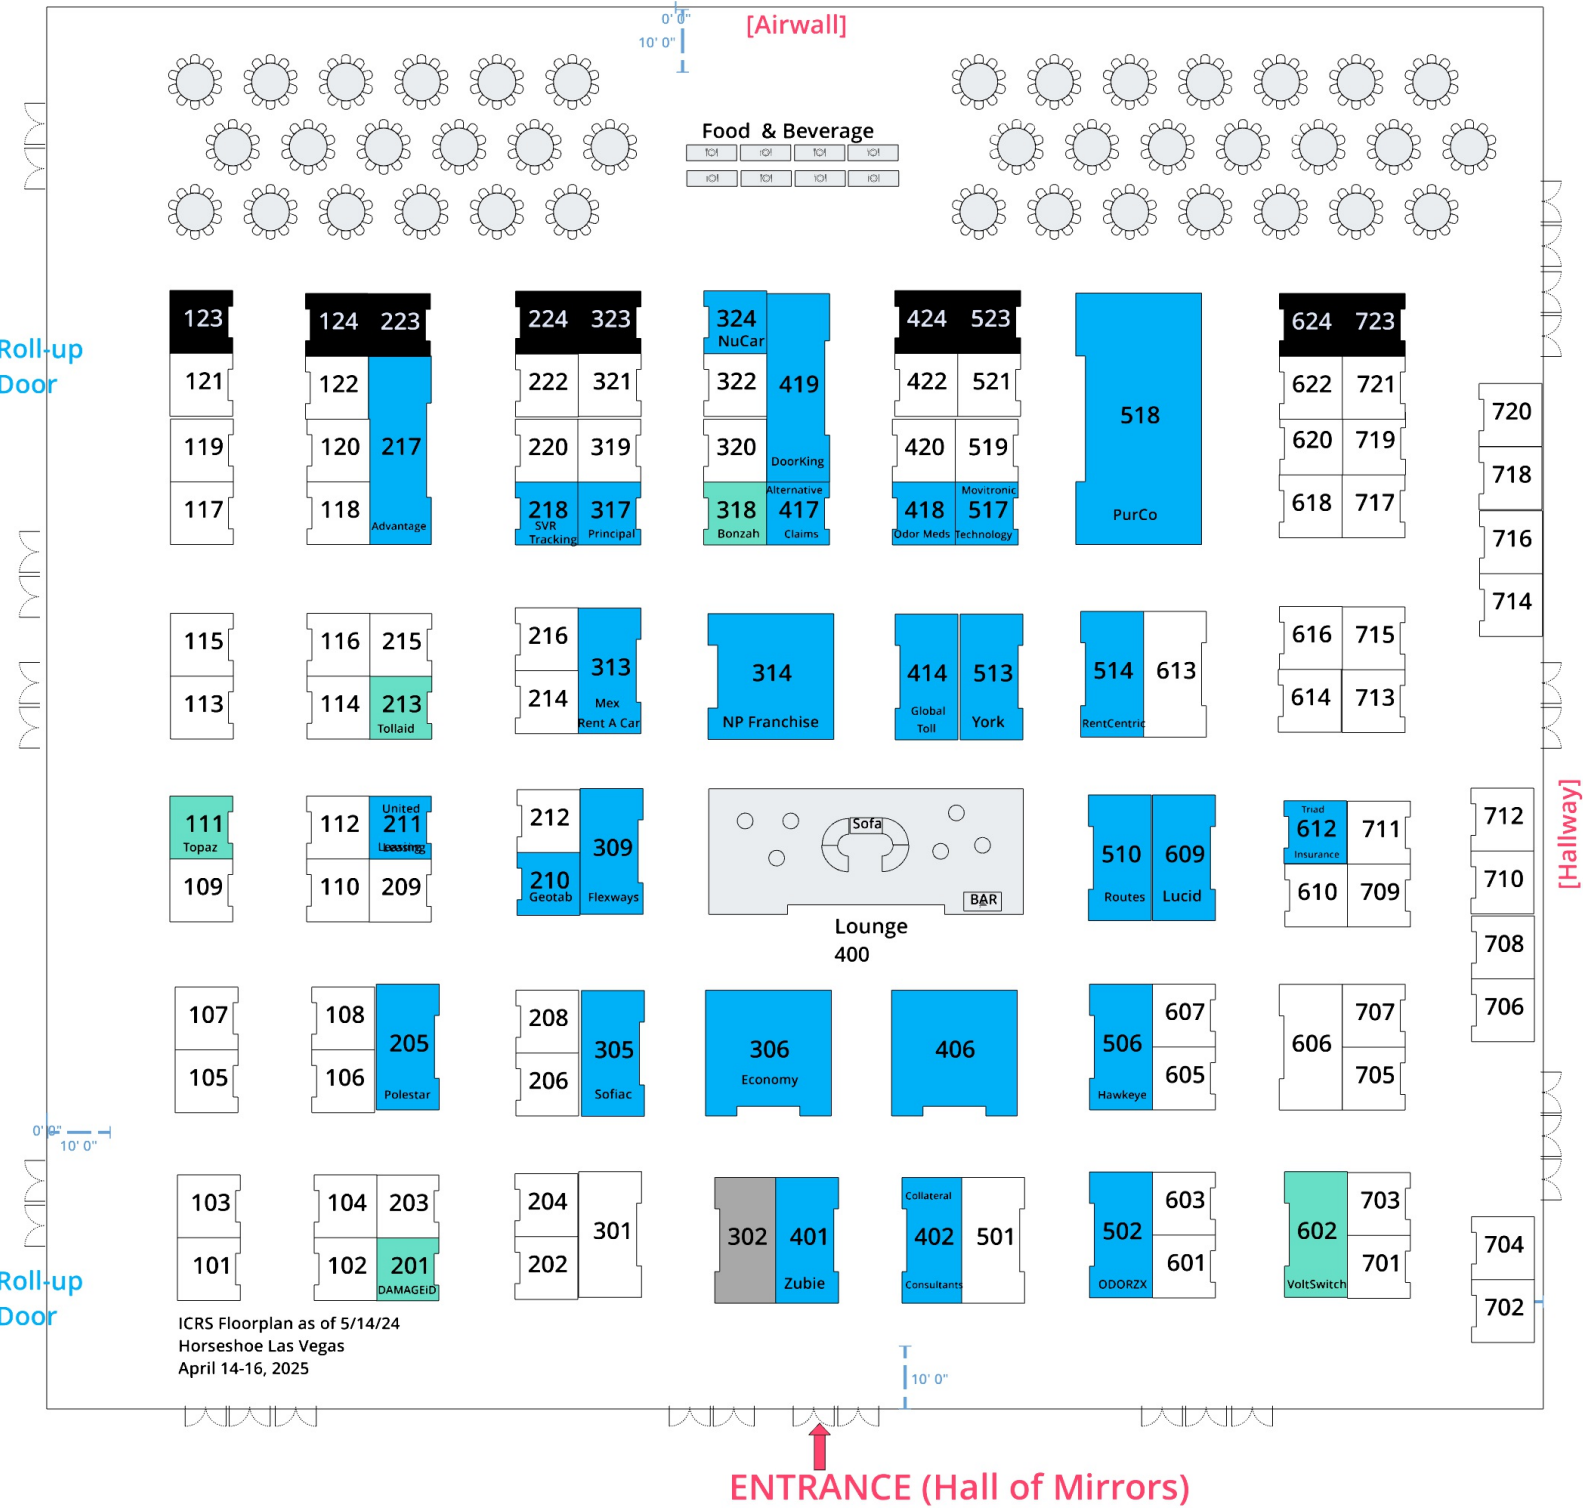

Premium Booths Available On Hold Sold

10 Feet