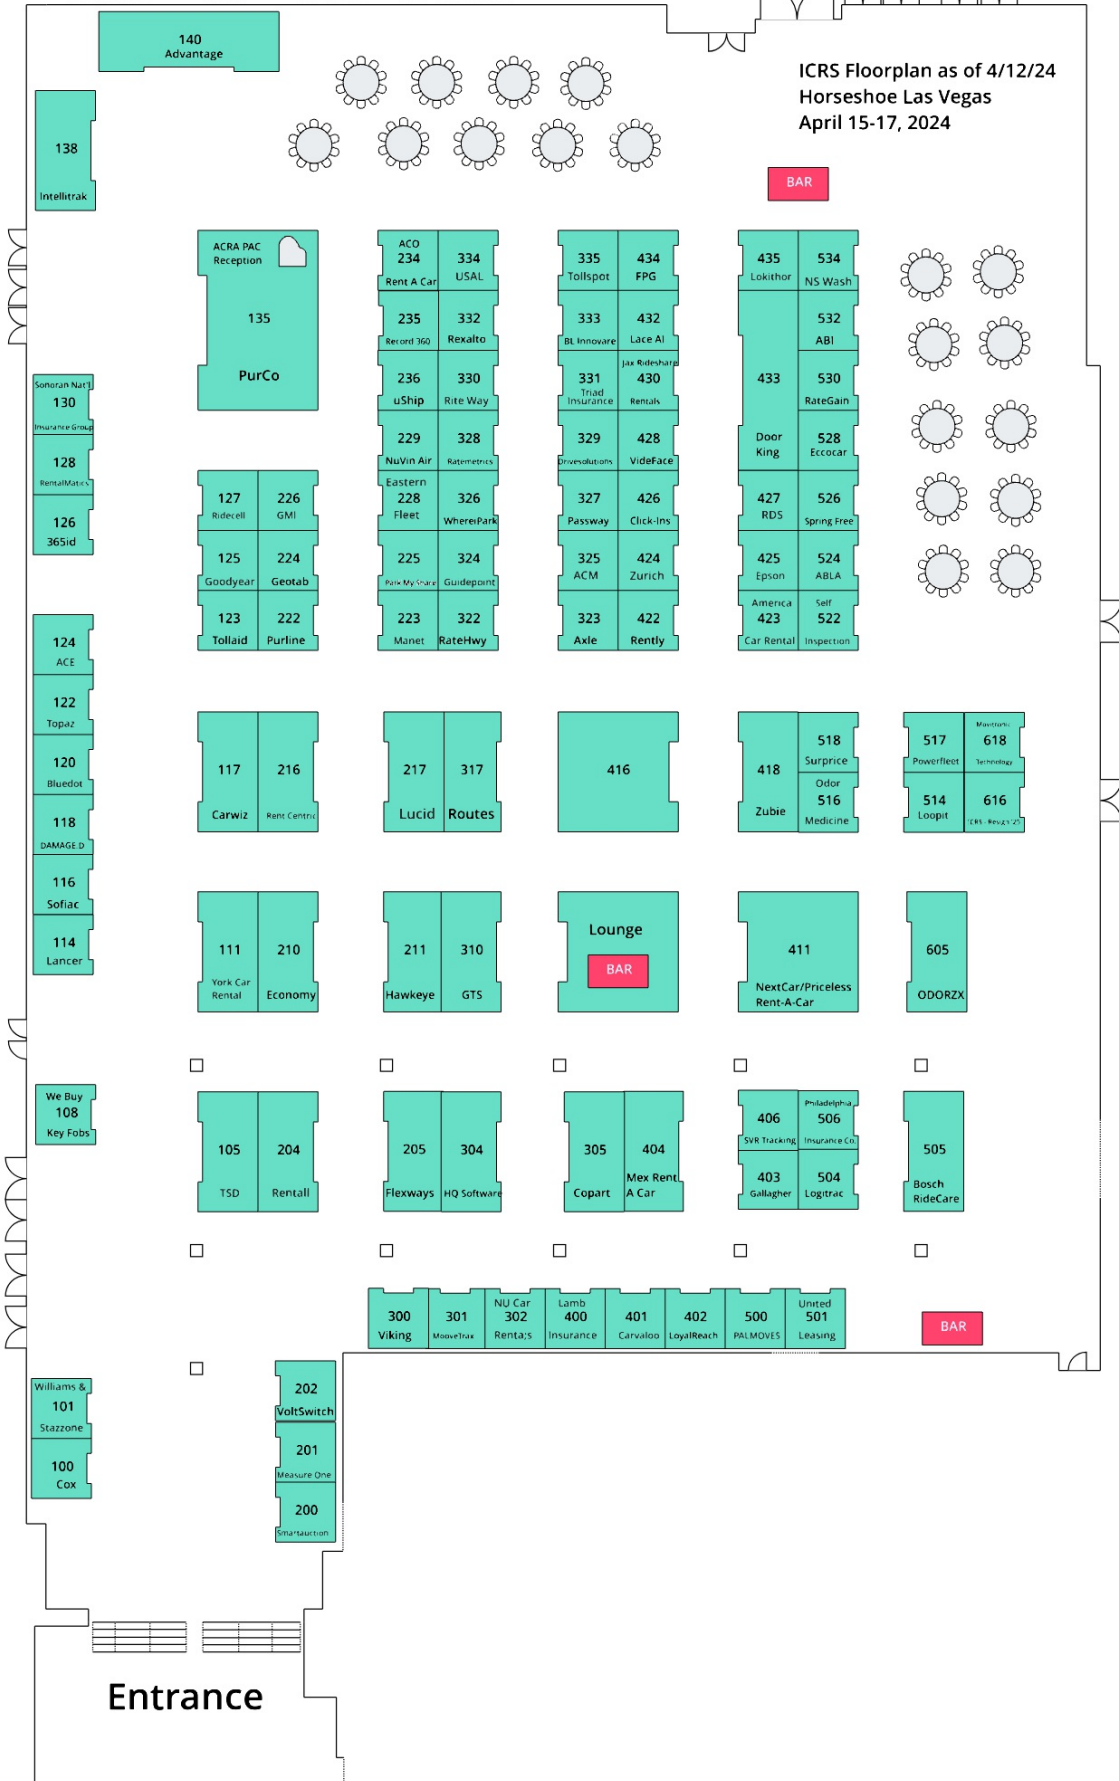

AVAILABLE
 SOLD
 ON HOLD
 NOT AVAILABLE
 Denotes Structural Column

ICRS Floorplan as of 4/12/24
Horseshoe Las Vegas
April 15-17, 2024

10 Feet